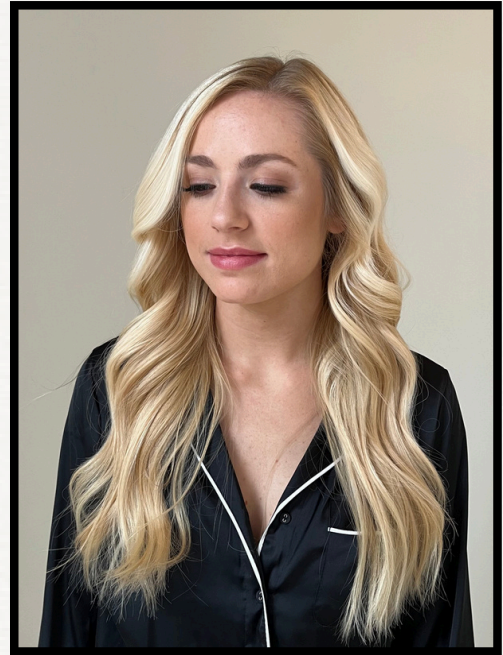

30 minutes

Add Ons

extensions install: \$10

Investment

single style: \$125

jolie

BEACH WAVES

BASIC CURLS